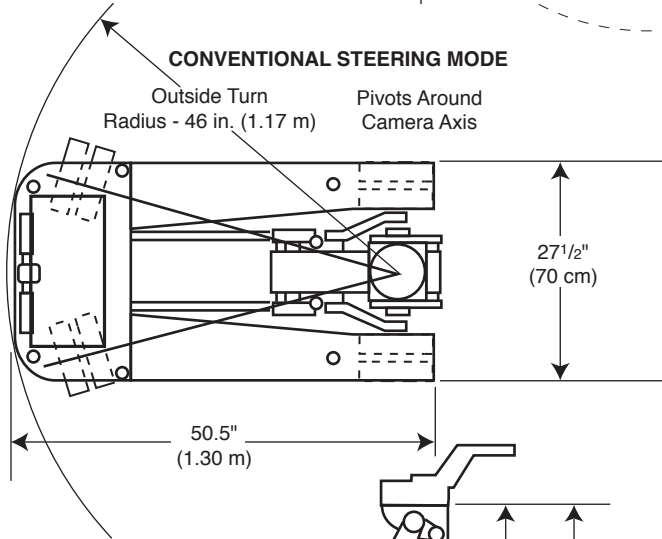

ROUND STEERING MODE

Carrying Weight - 465 lb (211 kg)
Operational Weight - 505 lb (229 kg)

CONVENTIONAL STEERING MODE

Outside Turn Radius - 46 in. (1.17 m)
Pivots Around Camera Axis

CRAB STEERING MODE

360° Crab Action