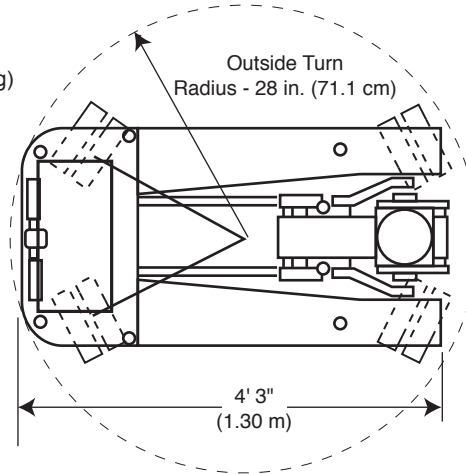

ROUND STEERING MODE

Carrying Weight - 465 lb (211 kg)
Operational Weight - 505 lb (229 kg)

CONVENTIONAL STEERING MODE

Outside Turn Radius - 46 in. (1.17 m)
Pivots Around Camera Axis

CRAB STEERING MODE

360° Crab Action