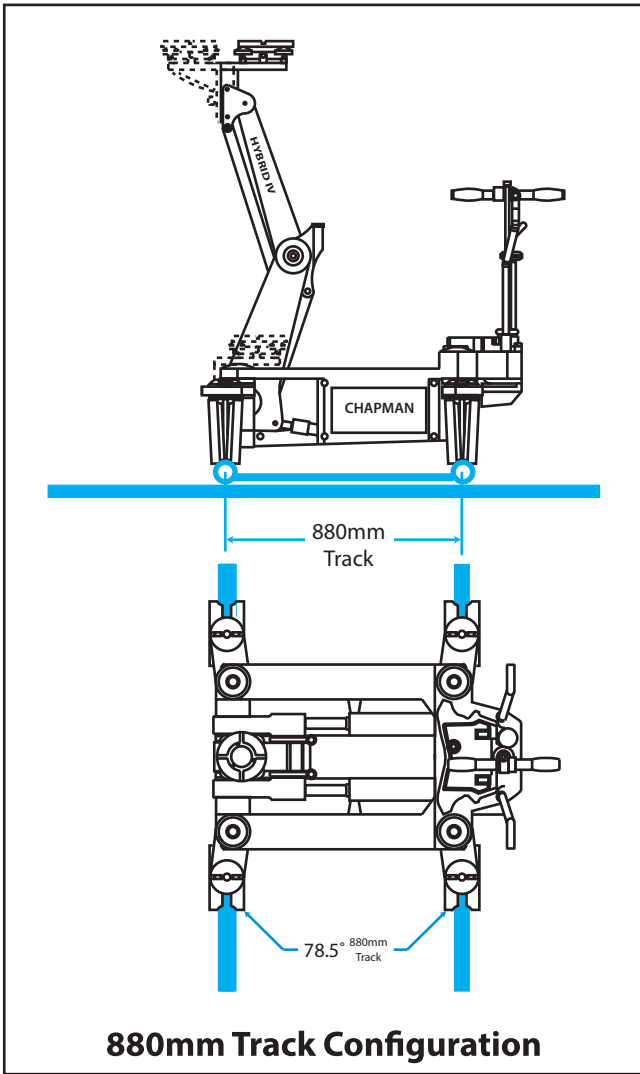

Carrying Weight = 395 lbs. (180 kg.)  
 Maximum Payload = 500 lbs. (227 kg.)

**Top View of Leg Configurations**

**90° Low Profile Extension**

**Rear View**