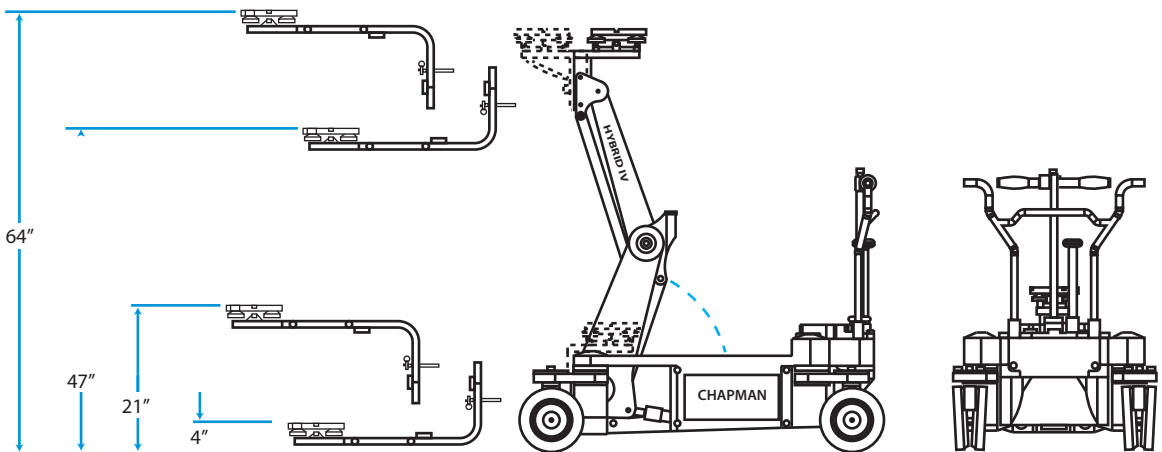

Carrying Weight = 395 lbs. (180 kg.)  
 Maximum Payload = 500 lbs. (227 kg.)

**Top View of Leg Configurations**

**90° Low Profile Extension**

**Rear View**