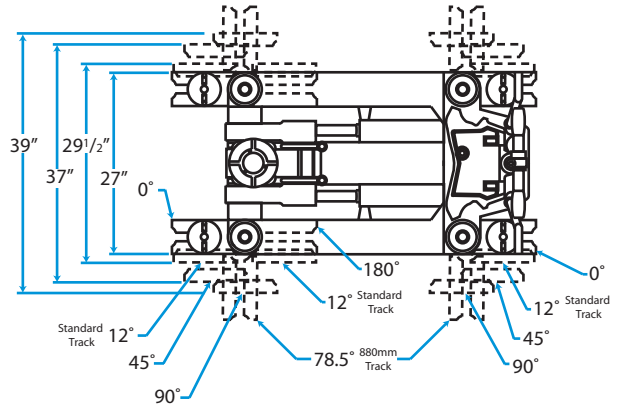

Carrying Weight = 395 lbs. (180 kg.)  
 Maximum Payload = 500 lbs. (227 kg.)

**Top View of Leg Configurations**

**90° Low Profile Extension**

**Rear View**