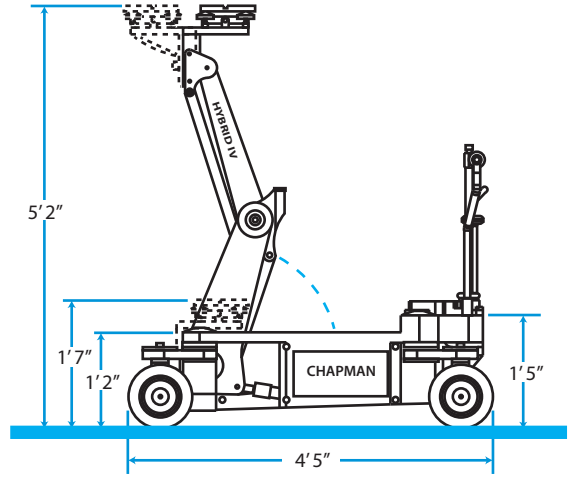

Carrying Weight = 395 lbs. (180 kg.)  
 Maximum Payload = 500 lbs. (227 kg.)

**Top View of Leg Configurations**

**90° Low Profile Extension**

**Rear View**