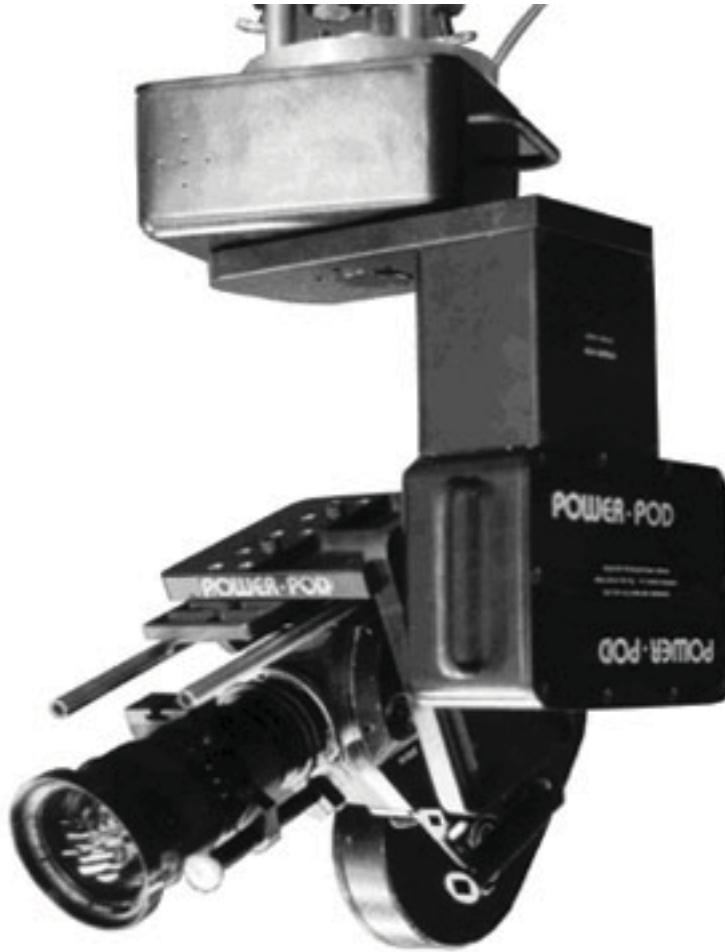

CHAPMANUK

CHAPMAN LEONARD STUDIO EQUIPMENT LIMITED

Power Pod

Height (w/o Riser)	1' 7"	48 cm
Width	11"	29 cm
Depth	1' 4.75"	43 cm
Weight	75 lb	34 kg
Shipping Weight for Complete System	492 lb	224 kg
Load Capacity	60 lb	27 kg
Maximum Speed	3 sec per 360o	
Minimum Speed	16 min per 360o	
Rental price	Week	Day
Power Pod Classic	£1,900	£650