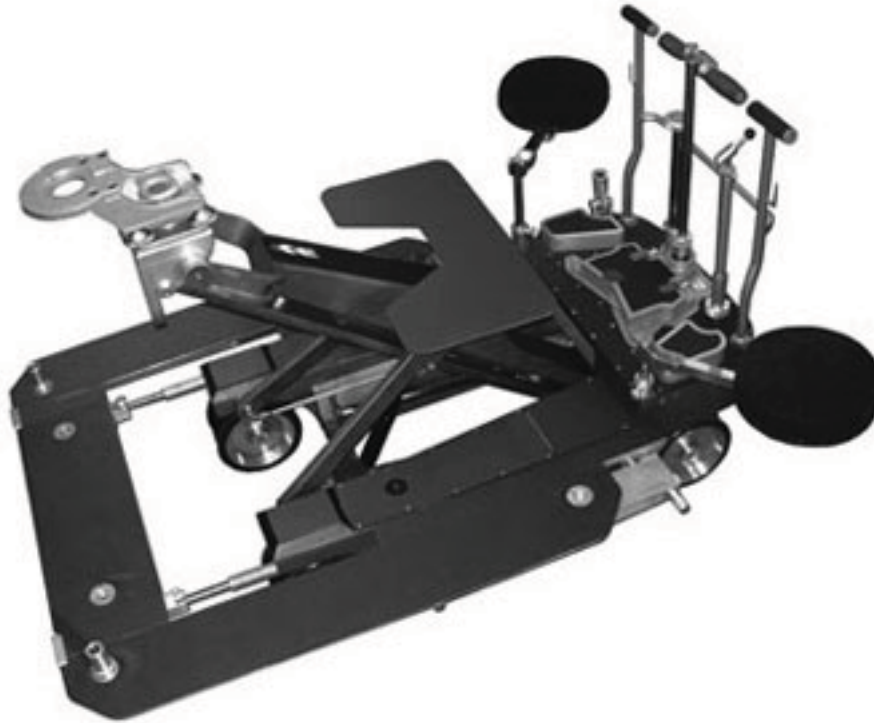

CHAPMANUK

CHAPMAN LEONARD STUDIO EQUIPMENT LIMITED

Hustler IV

Camera Mount Height	5'	1.52 m
Minimum Camera Mount Height	1' 8"	48 cm
Min Camera Mount Height with low plate	2"	5 cm
Maximum Payload	750 lb	341 kg
Carrying Weight	465 lb	211 kg
Operational Weight (w/o Payload)	505 lb	230 kg
Chassis Length	4' 3"	1.30 m
Chassis Width	2' 3.5"	70 cm
Rental price	Week	Day
Hustler MK4 Dolly	£720	£240